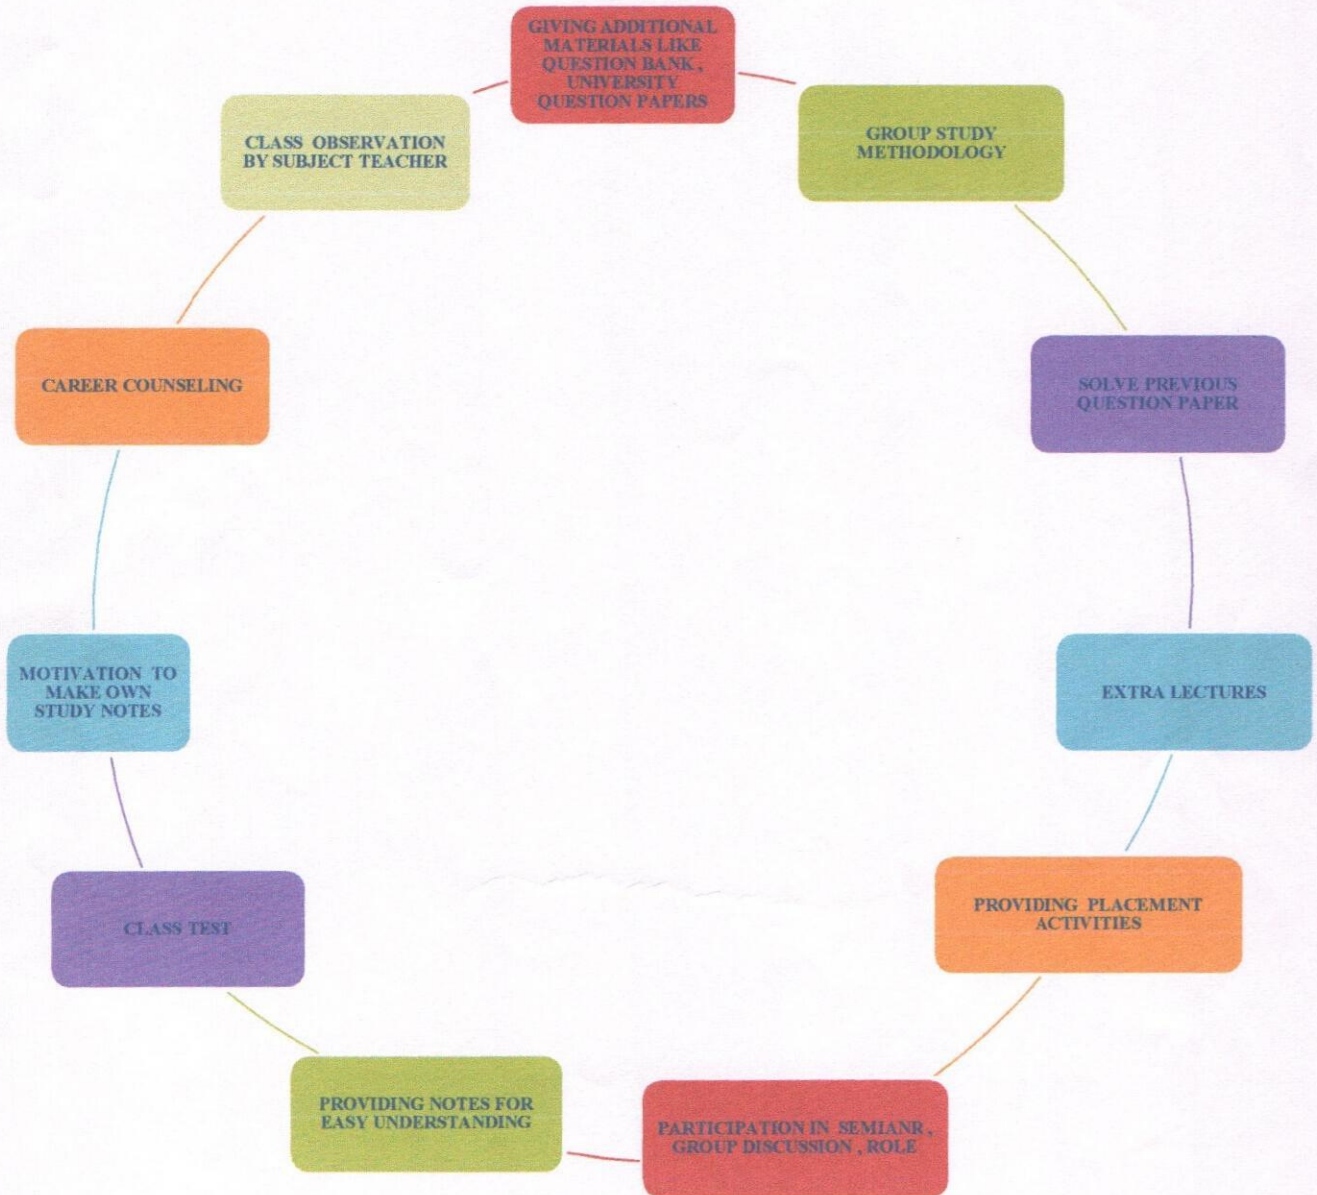

HEAD
Department of English

Principal
Mahatma Phule Mahavidyalaya

Rayat Shikshan Sanstha's
Mahatma Phule Mahavidyalaya, Pimpri, Pune-17

Department of English

2022-2023

Activities taken for Slow Learners

HEAD