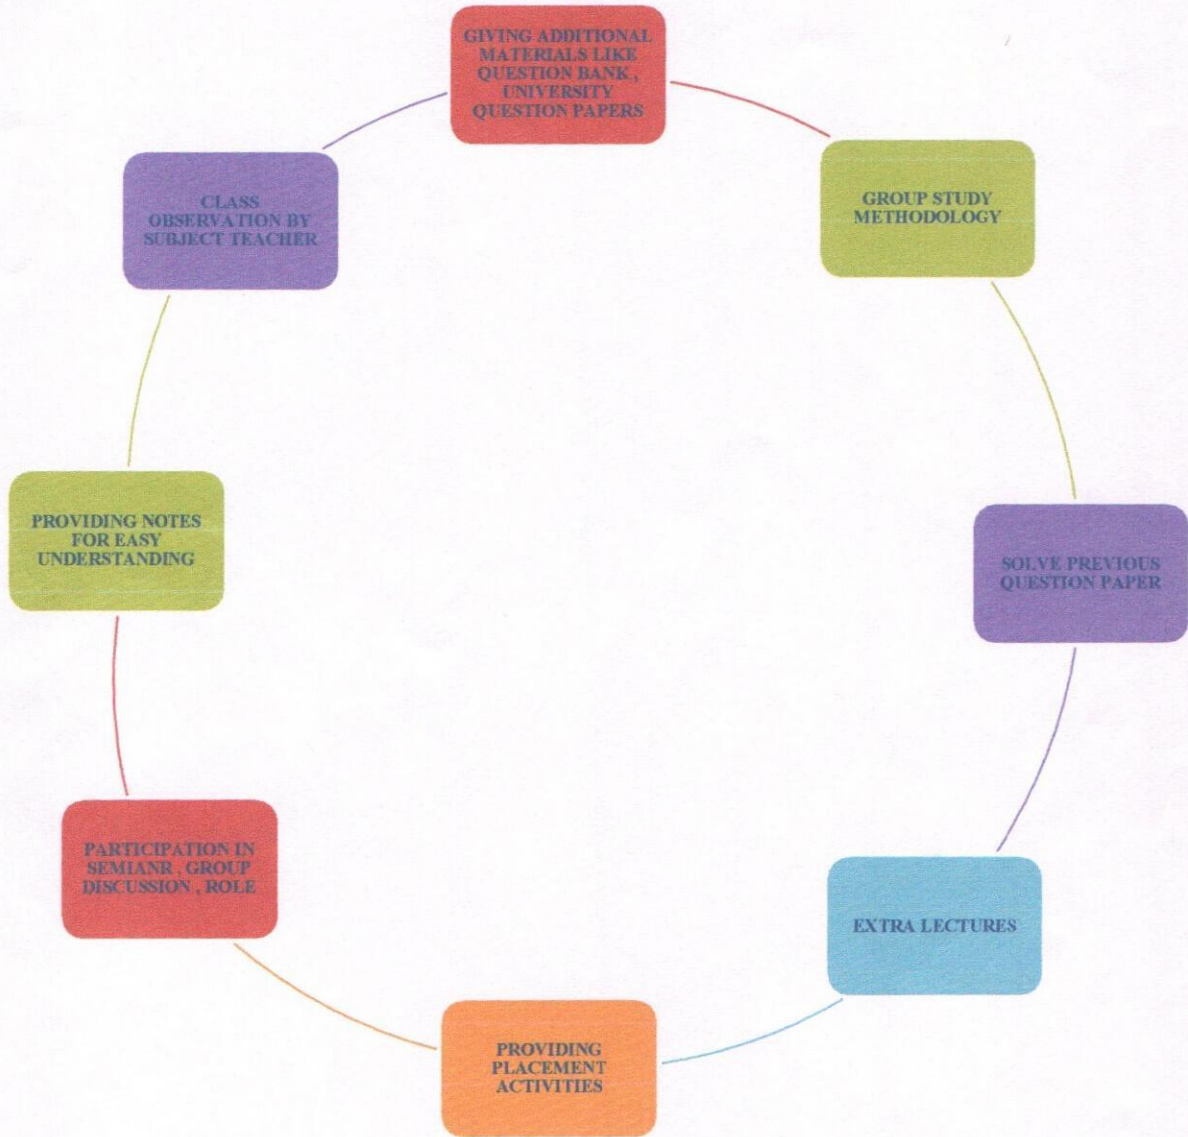

Rayat Shikshan Sanstha's
Mahatma Phule Mahavidyalaya, Pimpri, Pune-17
Department of English
2022-2023

Activities taken for Advanced Learners

M. H. Kulkarni

HEAD
Department of English

[Signature]
Principal
Mahatma Phule Mahavidyalaya